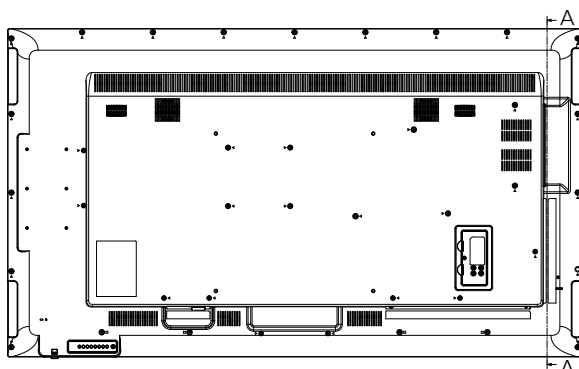

*2: Pixel-Repetition signal (dot clock frequency 27.0 MHz) only

*4: Based on VESA CVT-RB (Reduced Blanking) standard

● Drawing of terminals

View from back

Sectional view of A-A

Magnified figure of terminal a