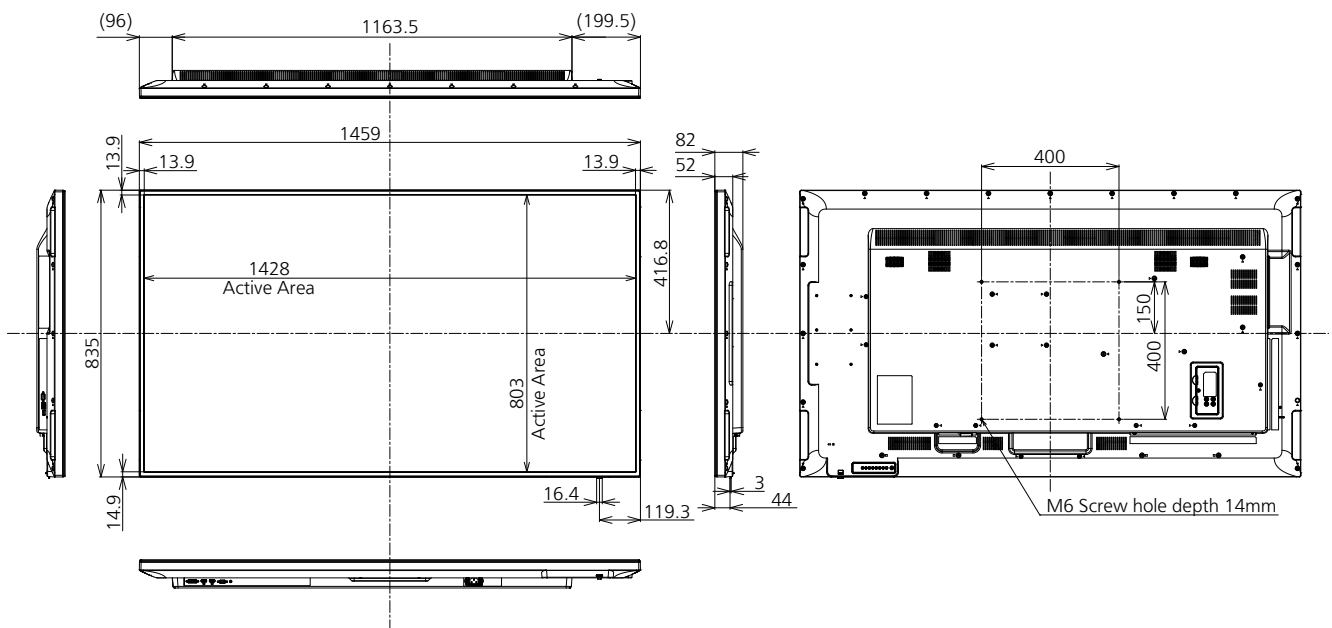

*Based on IEC 62087 Ed.2 measurement method

■ MECHANICAL

Dimension (W x H x D)	1459 x 835 x 82 mm
Weight	approx. 24 kg
Bezel Color	Black
Bezel Width	T/R/L 13.9 mm B 14.9 mm
Carton Dimensions (W x H x D)	1655 x 1078 x 280 mm
Gross Weight	approx. 35 kg
Cabinet Material	Plastic
Pitch for Wall-Hanging	VESA Compliant 400 x 400 mm (Installed by: M6 screws / Screw hole depth 14 mm)

REMOTE CONTROL TRANSMITTER

Power Requirements	DC 3 V (2 x AAA Size batteries)
Operating distance	approx. 7 m*
Weight	approx. 63 g including batteries
Dimensions (W x H x D)	44 x 105 x 20.5 mm

*When operated directly in front of receptor.

INCLUDED ACCESSORIES

- AC cord (2.0 m)
- Remote Control
- Batteries (AAA size) x 2
- Clamper x 3
- CD-ROM/User manual
- Operating instruction book

DIMENSIONS

Cautions: This drawing is not a scale
Units : mm