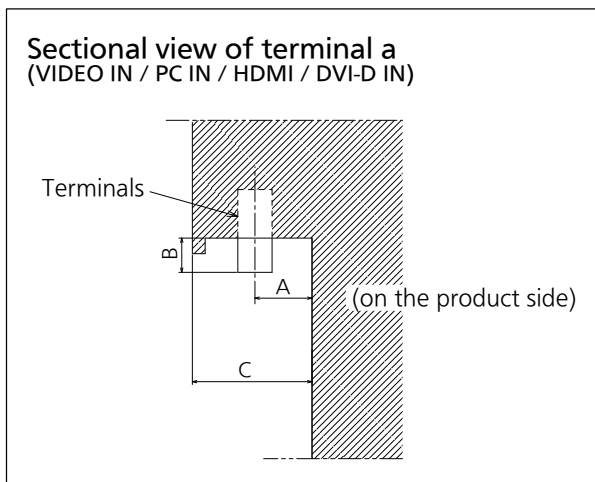

*2: Pixel-Repetition signal (dot clock frequency 27.0 MHz) only

*4: Based on VESA CVT-RB (Reduced Blanking) standard

● Drawing of terminals

View from back

Sectional view of A-A

Magnified figure of terminal a