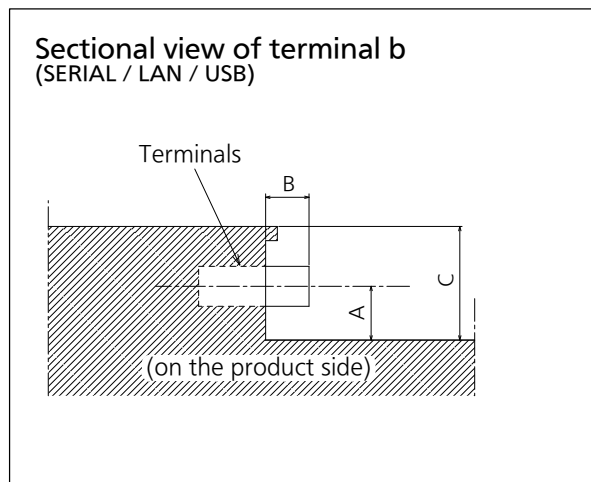

*2: Pixel-Repetition signal (dot clock frequency 27.0 MHz) only

*4: Based on VESA CVT-RB (Reduced Blanking) standard

● Drawing of terminals

View from back

Sectional view of A-A

Magnified figure of terminal a