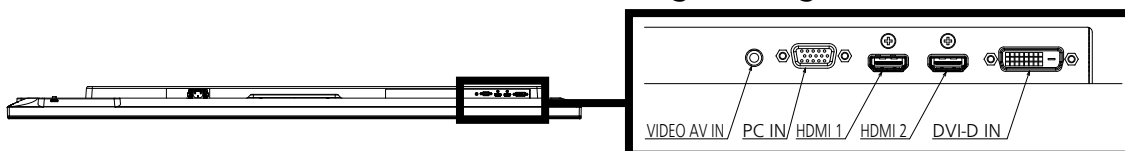

*2: Pixel-Repetition signal (dot clock frequency 27.0 MHz) only

*4: Based on VESA CVT-RB (Reduced Blanking) standard

● Drawing of terminals

View from back

Sectional view of A-A

Magnified figure of terminal a