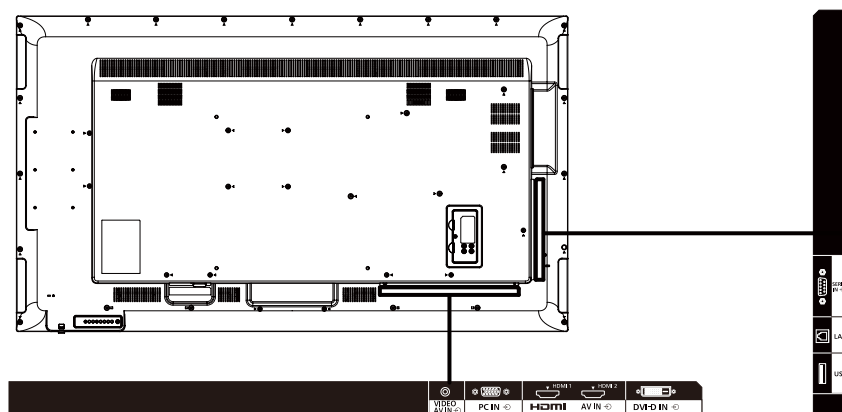

CONNECTION TERMINAL

* Specifications and appearance are subject to change without notice.